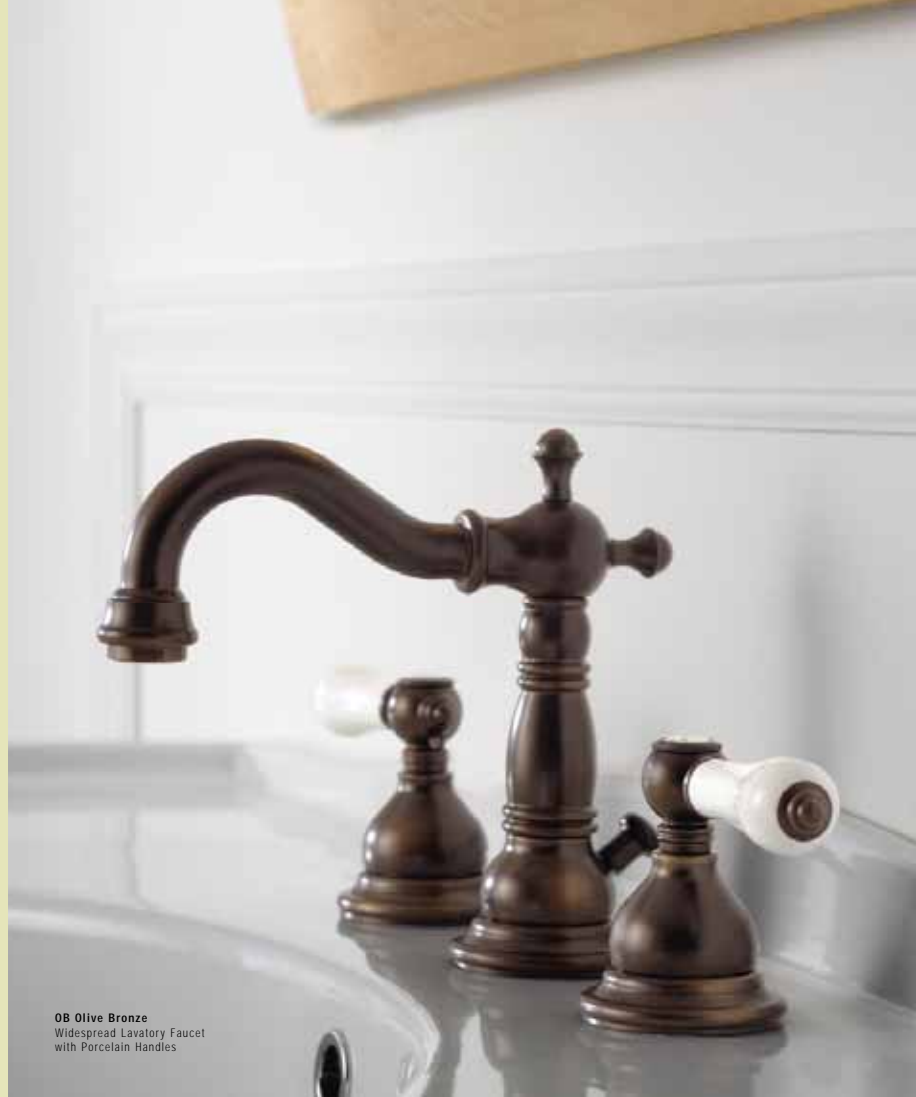

canterbury

■ 34/s

SN Steelnox*
Widespread Bridge Lavatory Faucet

in fresh, future-driven designs
bright memories shine on
fulfilling all desires of purity
with sumptuous water revelries

PC Chrome
Widespread Bridge Lavatory Faucet

PC Chrome
Widespread Lavatory Faucet with Hex-Shaped Handles

OB Olive Bronze
Widespread Lavatory Faucet
with Porcelain Handles

PC Chrome
Widespread Lavatory Faucet

and sinuous, faultless elegance
that entralls you at a glance

PC Chrome
Wall-Mounted Lavatory Faucet

40/€

PC Chrome
Freestanding Tub Filler

in a space alluring like a princess
wearing her most precious dress

SN Steelinox®
Exposed Deck-Mounted
Tub Filler

42/e

PC Chrome
Exposed Thermostatic Shower System