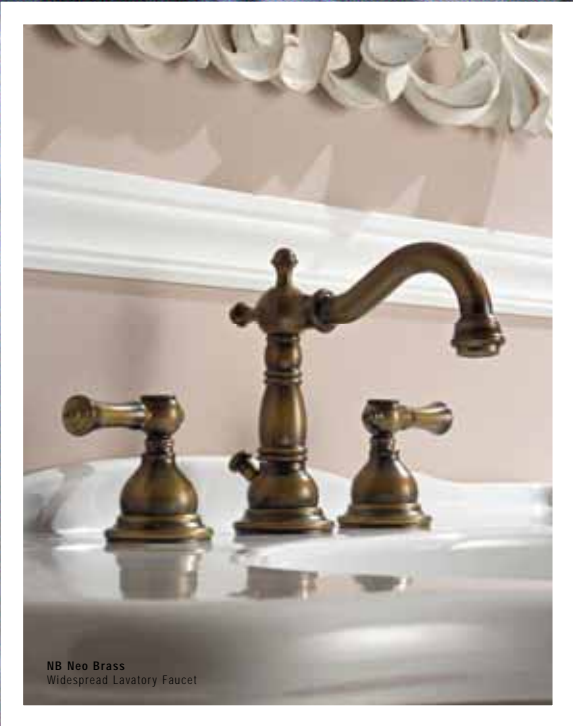

50%

SN Steelnox[®]
Wall-Mounted Lavatory Faucet

PC Chrome
Wall-Mounted Lavatory Faucet

ABB Antique Brushed Brass
Roman Tub Set

as one the shapes smile and echo
welcome home

PC Chrome
Pressure Balancing Shower Set with Handshower

■ 58/59
PC Chrome
Widespread Lavatory Faucet with Hex-Shaped Handles

PC Chrome
Widespread Lavatory Faucet

NB Neo Brass
Widespread Lavatory Faucet

62/63

ABB Antique Brushed Brass
Wall-Mounted Lavatory Faucet

full of zest and primeval perfumes
and carrying an oceanic call
a thing of beauty is a joy forever
a thing of beauty is a joy every day

PC Chrome
Wall-Mounted Lavatory Faucet

PC Chrome
Roman Tub Set

SN Steelinox®
Roman Tub Set